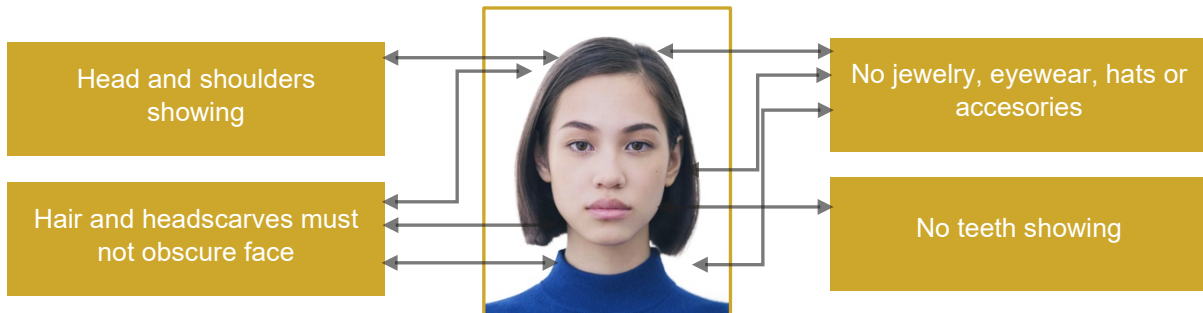

**PASSPORT, PHOTO AND EMIRATES ID COPY**

Clear, colour copy

All 4 corners showing

No Obstruction

Professional Partner stamp, signature, and date

File size should be less than 5 MB

*Jane Hurrah* 08/22/2016

Directly facing the camera

Colour photo with white background

The Same requirements as above apply for the Emirates ID Copy.